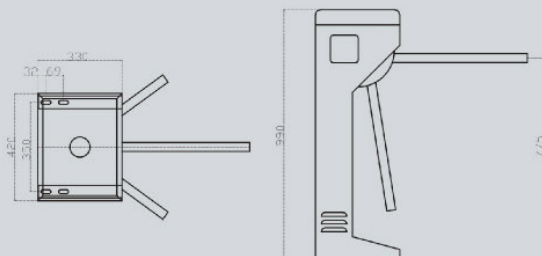

Highest Ideas Products

TURNSTILE

ระบบประตูกันทางเดิน

Turnstile C series

Model: **CMC303**

Vertical tripod turnstile

SIZE:420*330*990MM
Material Satin Stainless Steel 304
two way card reader
automatically+LED display

คุณสมบัติหลัก: